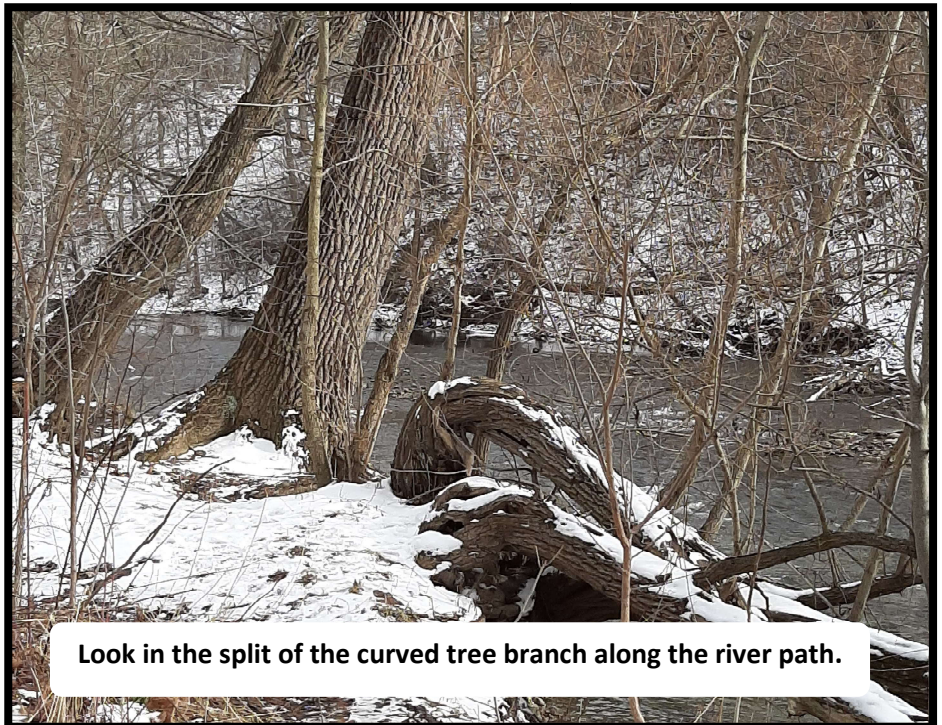

Medway Valley Heritage Forest

(Wychwood Park Entrance)

Entry Point #18

Parking: Wychwood Park

Look for this cut log to the right of the entrance.

Follow the river path and look for the rock near this blaze.

A rock at the end of the boardwalk.

Look for the stones under the anvil log.

Look in the split of the curved tree branch along the river path.

Can you find all of these places and things?
Share your pictures on Facebook and Instagram with #WildChildESACallenge