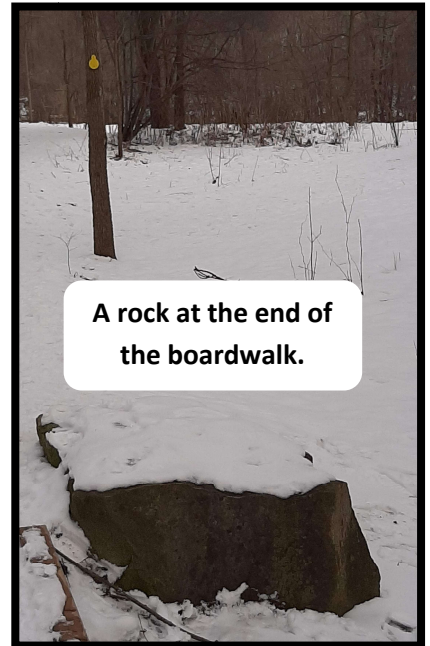

Medway Valley Heritage Forest

(Wychwood Park Entrance)

Entry Point #18

Parking: Wychwood Park

Look for this cut log to the right of the entrance.

Follow the river path and look for the rock near this blaze.

A rock at the end of the boardwalk.

Look for the stones under the anvil log.

Look in the split of the curved tree branch along the river path.

Can you find all of these places and things?
Share your pictures on Facebook and Instagram with #WildChildESACallenge