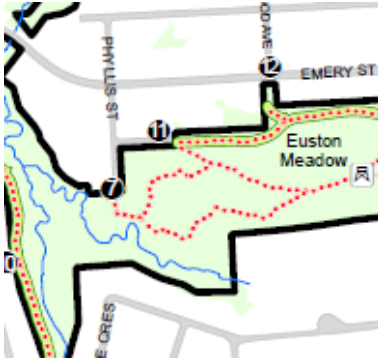

Entry Point #7
Parking: Phyllis St.

The Coves

(Phyllis Street)

Scrutinize the middle beech tree.

Look into the middle of these three stumps.

Look in the hollow of this tree.
Hint: see the background

Look for this squirrel's nest and find the pile of stick branches near it. Hint: what else is in the photo?

Find the fallen tree with a yellow blaze and follow down the trunk.

Can you find all of these places and things?
Share your pictures on Facebook and Instagram with #WildChildESACallenge