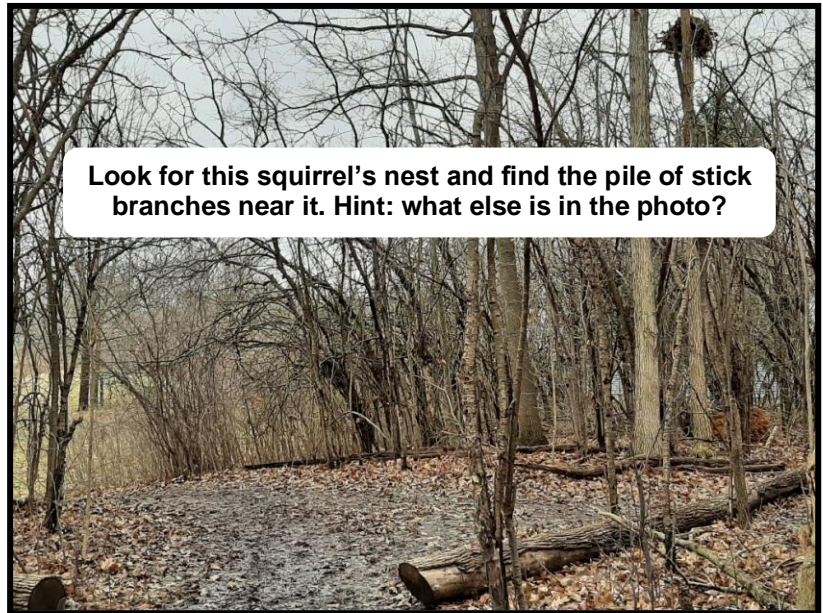

Entry Point #7
Parking: Phyllis St.

The Coves

(Phyllis Street)

Scrutinize the middle beech tree.

Look into the middle of these three stumps.

Look in the hollow of this tree.
Hint: see the background

Look for this squirrel's nest and find the pile of stick branches near it. Hint: what else is in the photo?

Find the fallen tree with a yellow blaze and follow down the trunk.

Can you find all of these places and things?
Share your pictures on Facebook and Instagram with #WildChildESACallenge